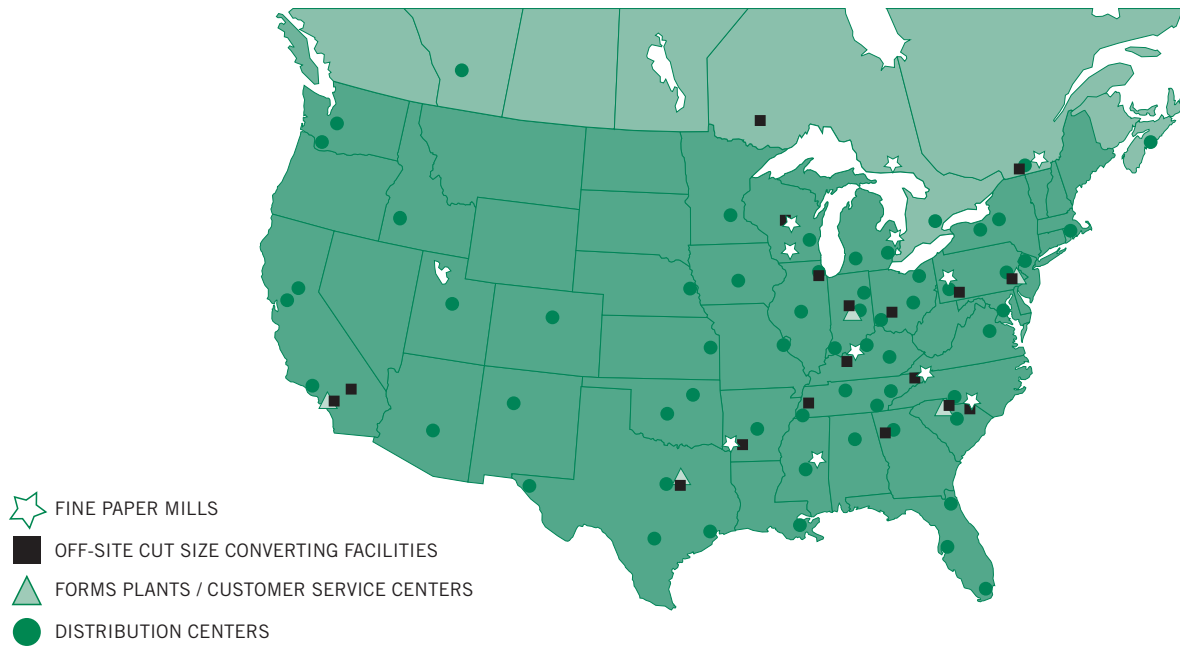

Enterprise Group Locations

Enterprise Group has a network of manufacturing and distribution centers located throughout North America so you can get the paper you need, when you need it. From Nevada to North Carolina, Mississippi to Montreal, and all points in between, we have you covered.

Fine Paper Mills

Ashdown, AR	Port Huron, MI	Espanola, ON	Windsor, QC	Kingsport, TN	Rothschild, WI
Hawesville, KY	Columbus, MS	Johnsonburg, PA	Marlboro, SC	Nekoosa, WI	

Off-Site Cut Size Converting Facilities

Ashdown, AR	Addison, IL	Washington Ct. House, OH	Windsor, QC	Ridgefields, TN
Cerritos, CA	Indianapolis, IN	Dubois, PA	Rock Hill, SC	Dallas/Ft. Worth, TX
Mira Loma, CA	Owensboro, KY	Lancaster, PA	Tatum, SC	Rothschild, WI
Griffin, GA	Dryden, ON	Langhorne, PA	Brownsville, TN	

Distribution Centers

Birmingham, AL	Miami, FL	Lexington, KY	Hoboken, NJ	Langhorne, PA	Salt Lake City, UT
Chandler, AZ	Duluth, GA	Louisville, KY	Albuquerque, NM	Pittsburgh, PA	Richmond, VA
Little Rock, AR	Boise, ID	Harahan, LA	Buffalo, NY	Chattanooga, TN	Kent, WA
Buena Park, CA	Addison, IL	Boston, MA	Syracuse, NY	Knoxville, TN	Vancouver, WA
Cerritos, CA	Peoria, IL	Wayland, MI	Charlotte, NC	Memphis, TN	Milwaukee, WI
Hayward, CA	Evansville, IN	Wayne, MI	Cincinnati, OH	Nashville, TN	Canada
Sacramento, CA	Fort Wayne, IN	Fridley, MN	Cleveland, OH	El Paso, TX	Calgary, AB
Denver, CO	Indianapolis, IN	Jackson, MS	Columbus, OH	Garland, TX	Montreal, QC
Jacksonville, FL	Des Moines, IA	St. Louis, MO	Oklahoma City, OK	Houston, TX	Toronto, ON
Lakeland, FL	Kansas City, KS	Omaha, NE	Tulsa, OK	San Antonio, TX	Vancouver, BC